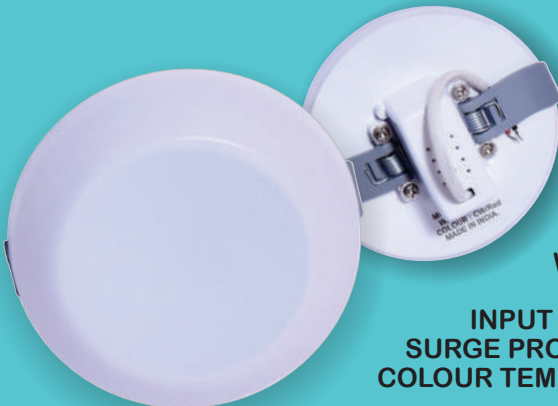

Oswal®
ALWAYS AHEAD IN QUALITY

F U S S I O N

WATTAGE 15 watt
LUMEN 130/w
INPUT VOLTAGE AC 90v~320v
SURGE PROTECTION 4 KV
COLOUR TEMPRATURE CW/WW/NW

WATTAGE 8 watt
LUMEN 130/w
INPUT VOLTAGE AC 90v~320v
SURGE PROTECTION 4 KV
COLOUR TEMPRATURE CW/WW/NW