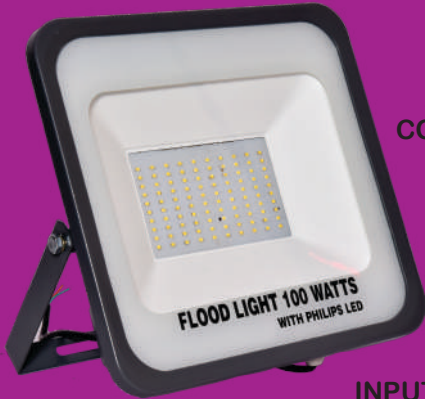

WATTAGE 30 watt
LUMEN 130/w
INPUT VOLTAGE AC 90v~320v
SURGE PROTECTION 6 KV
COLOUR TEMPERATURE CW/WW/NW

WATTAGE 20 watt
LUMEN 130/w
INPUT VOLTAGE AC 90v~320v
SURGE PROTECTION 4 KV
COLOUR TEMPERATURE CW/WW/NW

Oswal[®]

ALWAYS AHEAD IN QUALITY

ROYAL
STREET LIGHT

WATTAGE 100 watt
LUMEN 130/w
INPUT VOLTAGE AC 90v~320v
SURGE PROTECTION 6 KV
COLOUR TEMPRATURE CW/WW/NW

WATTAGE 50 watt
LUMEN 130/w
INPUT VOLTAGE AC 90v~320v
SURGE PROTECTION 6 KV
COLOUR TEMPRATURE CW/WW/NW

WATTAGE 30 watt
LUMEN 130/w
INPUT VOLTAGE AC 90v~320v
SURGE PROTECTION 6 KV
COLOUR TEMPRATURE CW/WW/NW

Oswal[®]

ALWAYS AHEAD IN QUALITY

Lux
FLOOD LIGHT

WATTAGE 200 watt
LUMEN 130/w
INPUT VOLTAGE AC 90v~320v
SURGE PROTECTION 6 KV
COLOUR TEMPRATURE CW/WW/NW