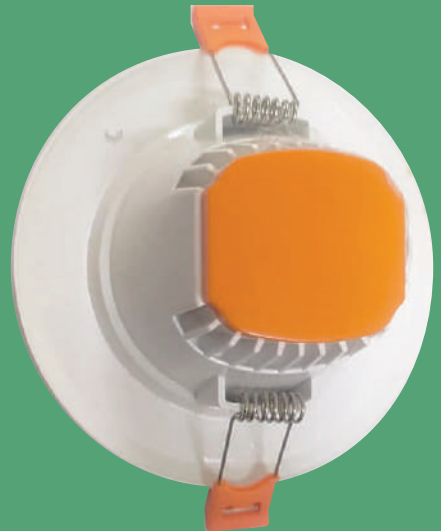

WATTAGE 9 watt
LUMEN 130/w
INPUT VOLTAGE AC 90v~320v
SURGE PROTECTION 4 KV
COLOUR TEMPRATURE CW/WW/NW